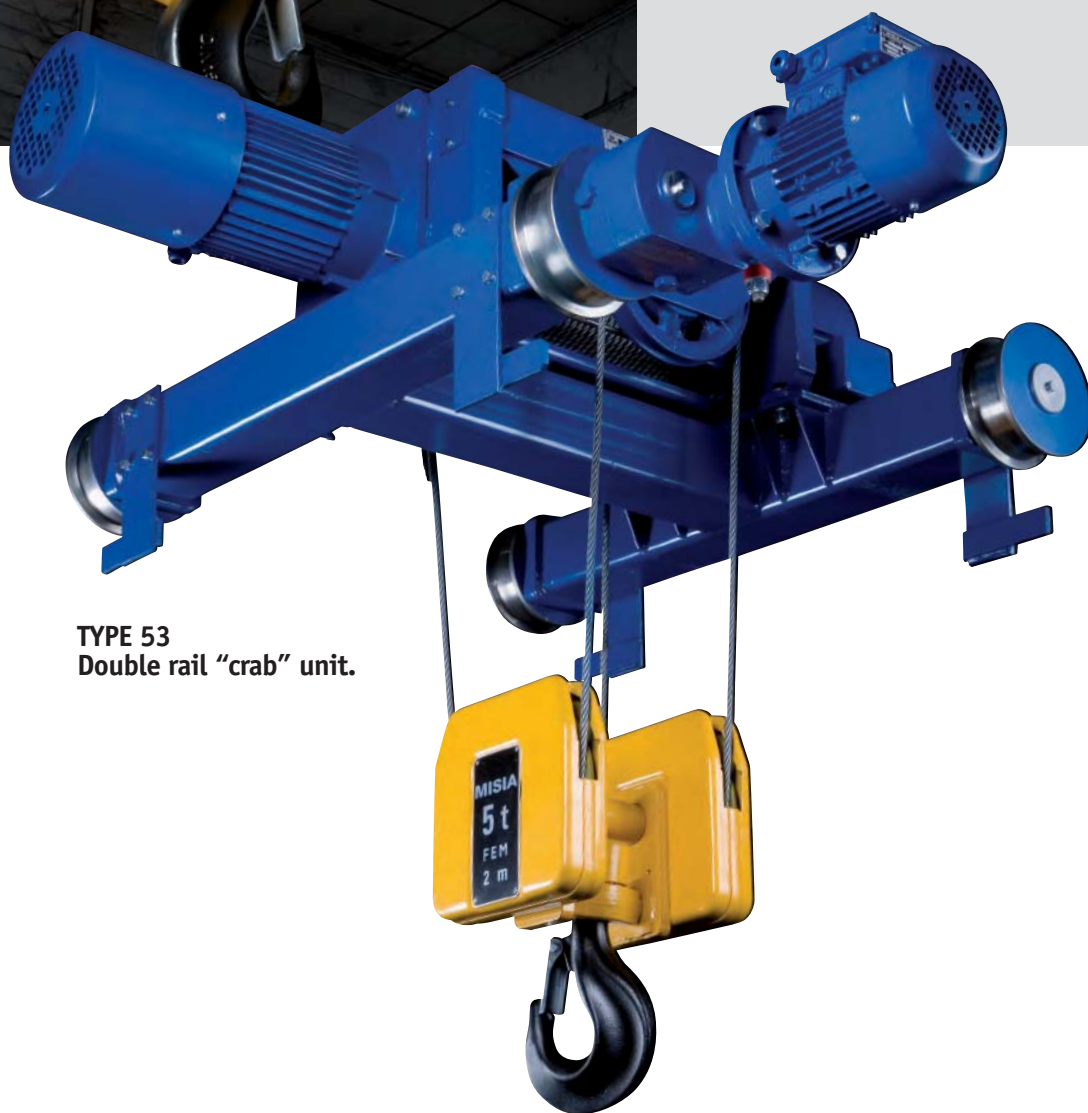

TYPE 83
Low headroom
monorail hoist.

TYPE 53
Double rail "crab" unit.